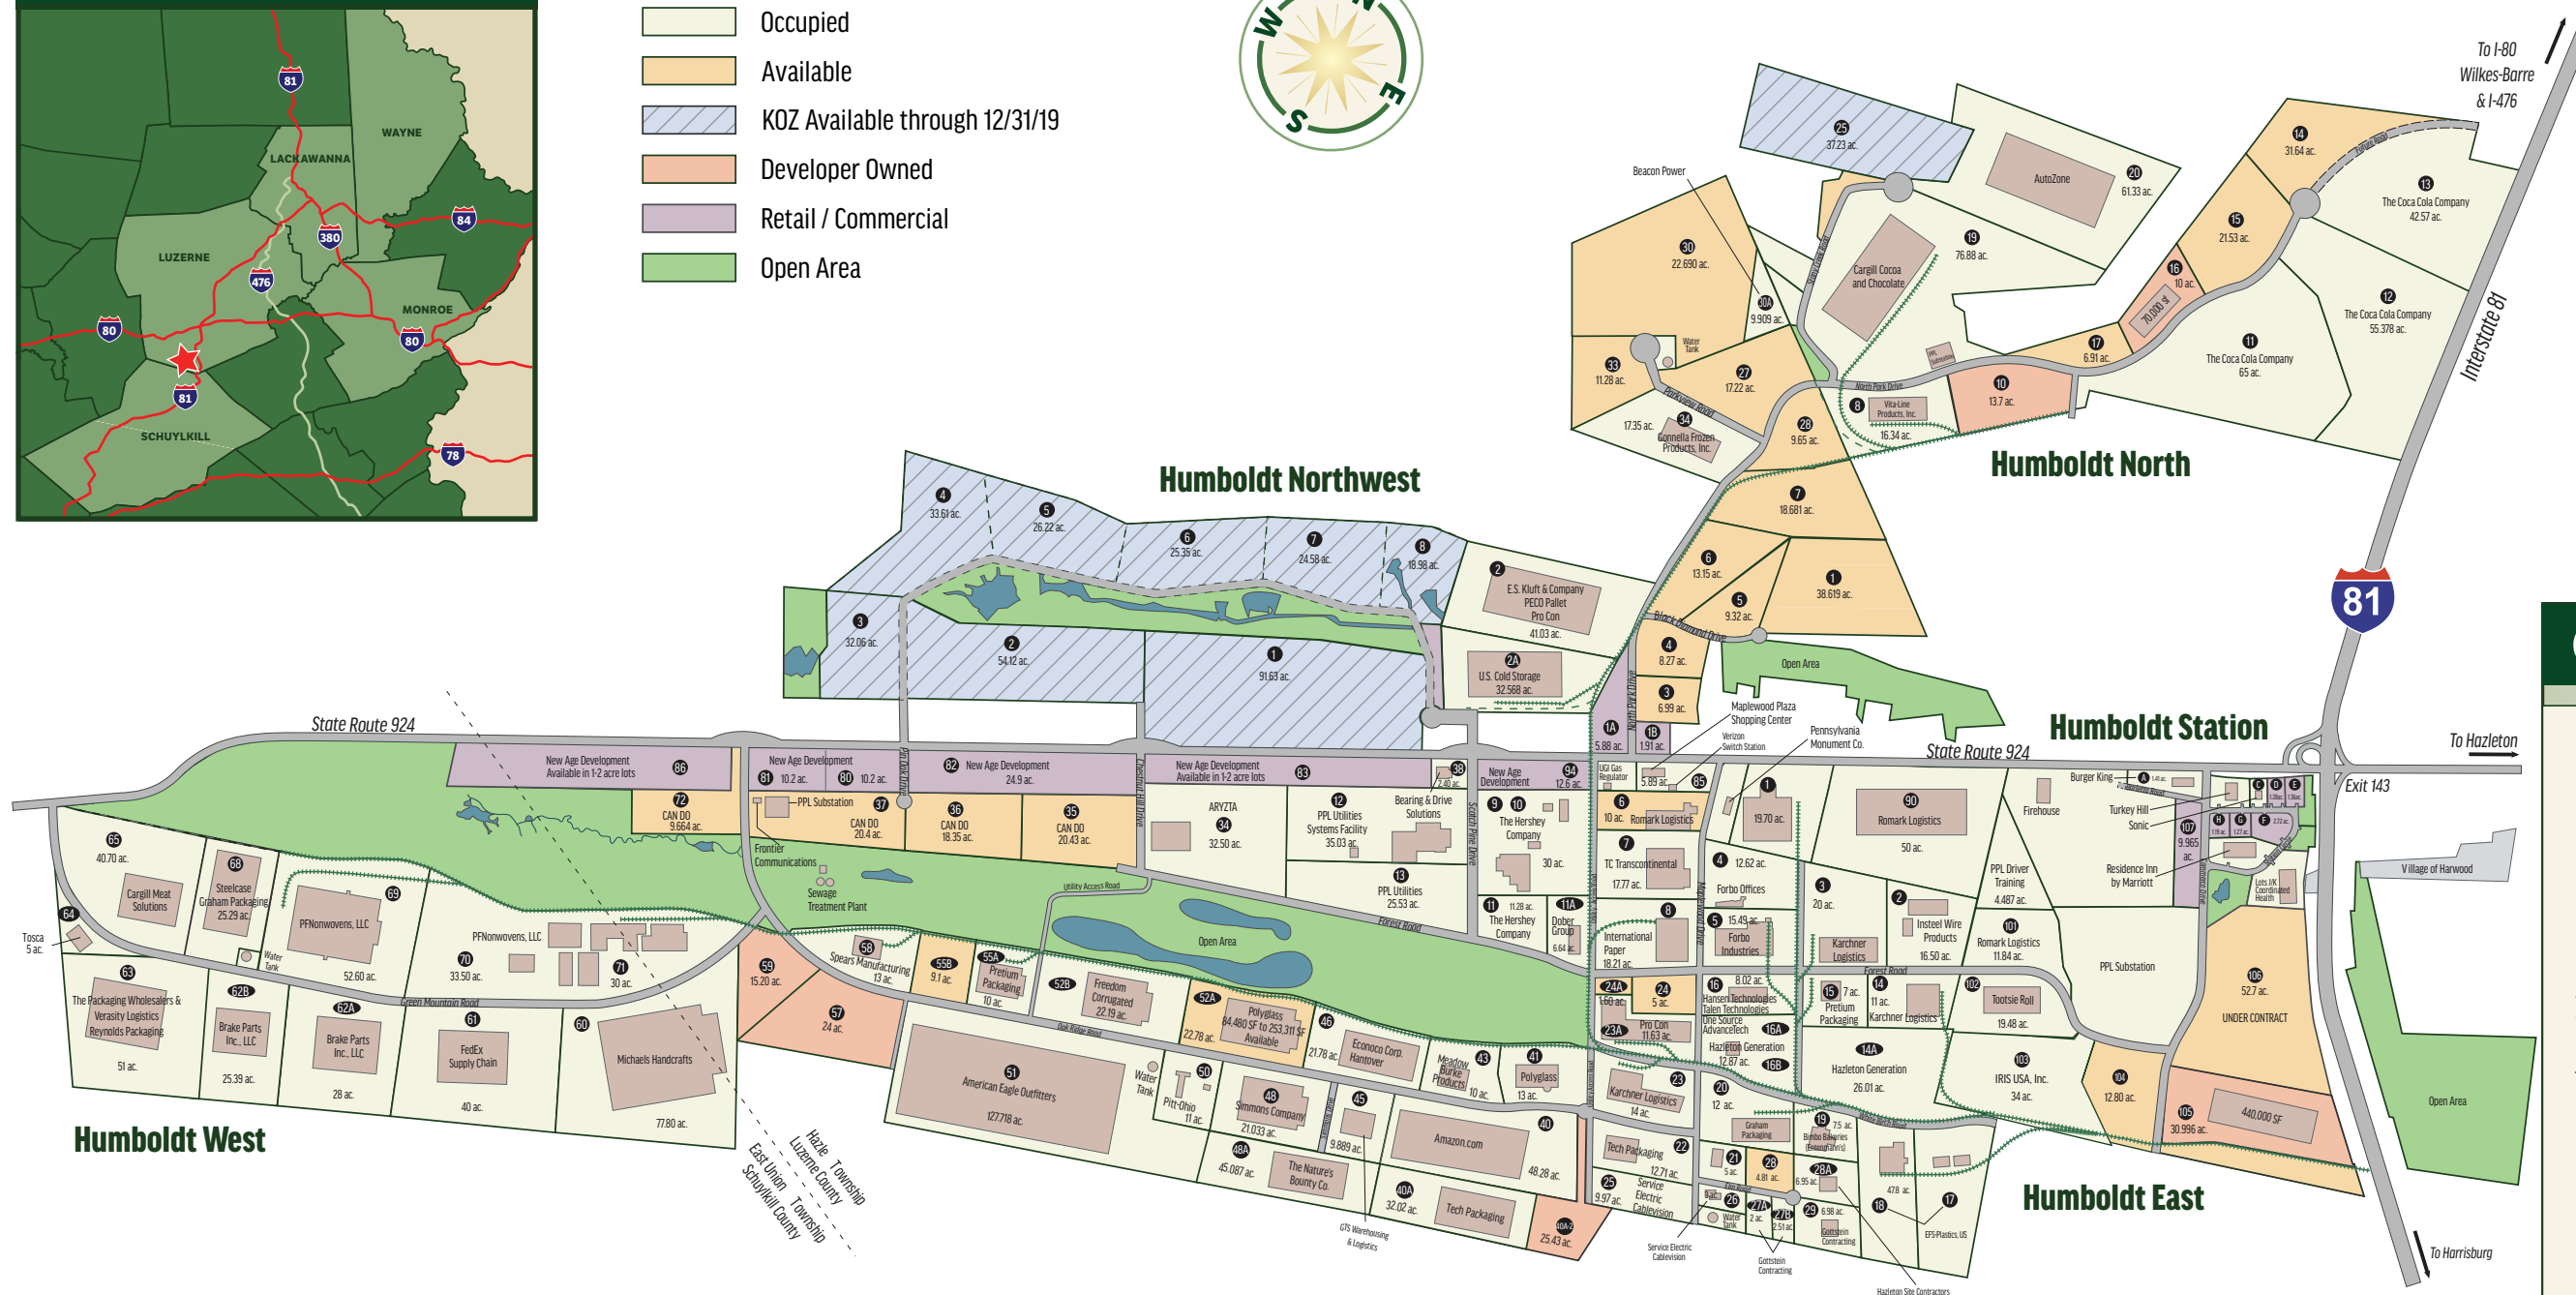

# HUMBOLDT INDUSTRIAL PARK

HAZLE TOWNSHIP, LUZERNE COUNTY / EAST UNION TOWNSHIP, SCHUYLKILL COUNTY • PENNSYLVANIA

## LOCATION

- Occupied
- Available
- KOZ Available through 12/31/19
- Developer Owned
- Retail / Commercial
- Open Area

## CONTACTS