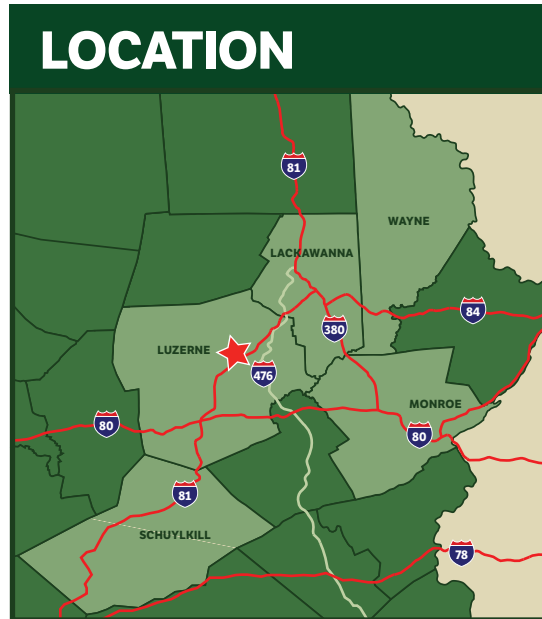

HANOVER CROSSINGS

HANOVER TOWNSHIP • LUZERNE COUNTY • PENNSYLVANIA

LOCATION

- Available
- Occupied
- Proposed Building

CONTACTS

MERICLE COMMERCIAL REAL ESTATE SERVICES

East Mountain Corporate Center
100 Baltimore Drive
Wilkes-Barre, PA 18702
Phone: 570-823-1100
Fax: 570-823-0300
www.mericle.com