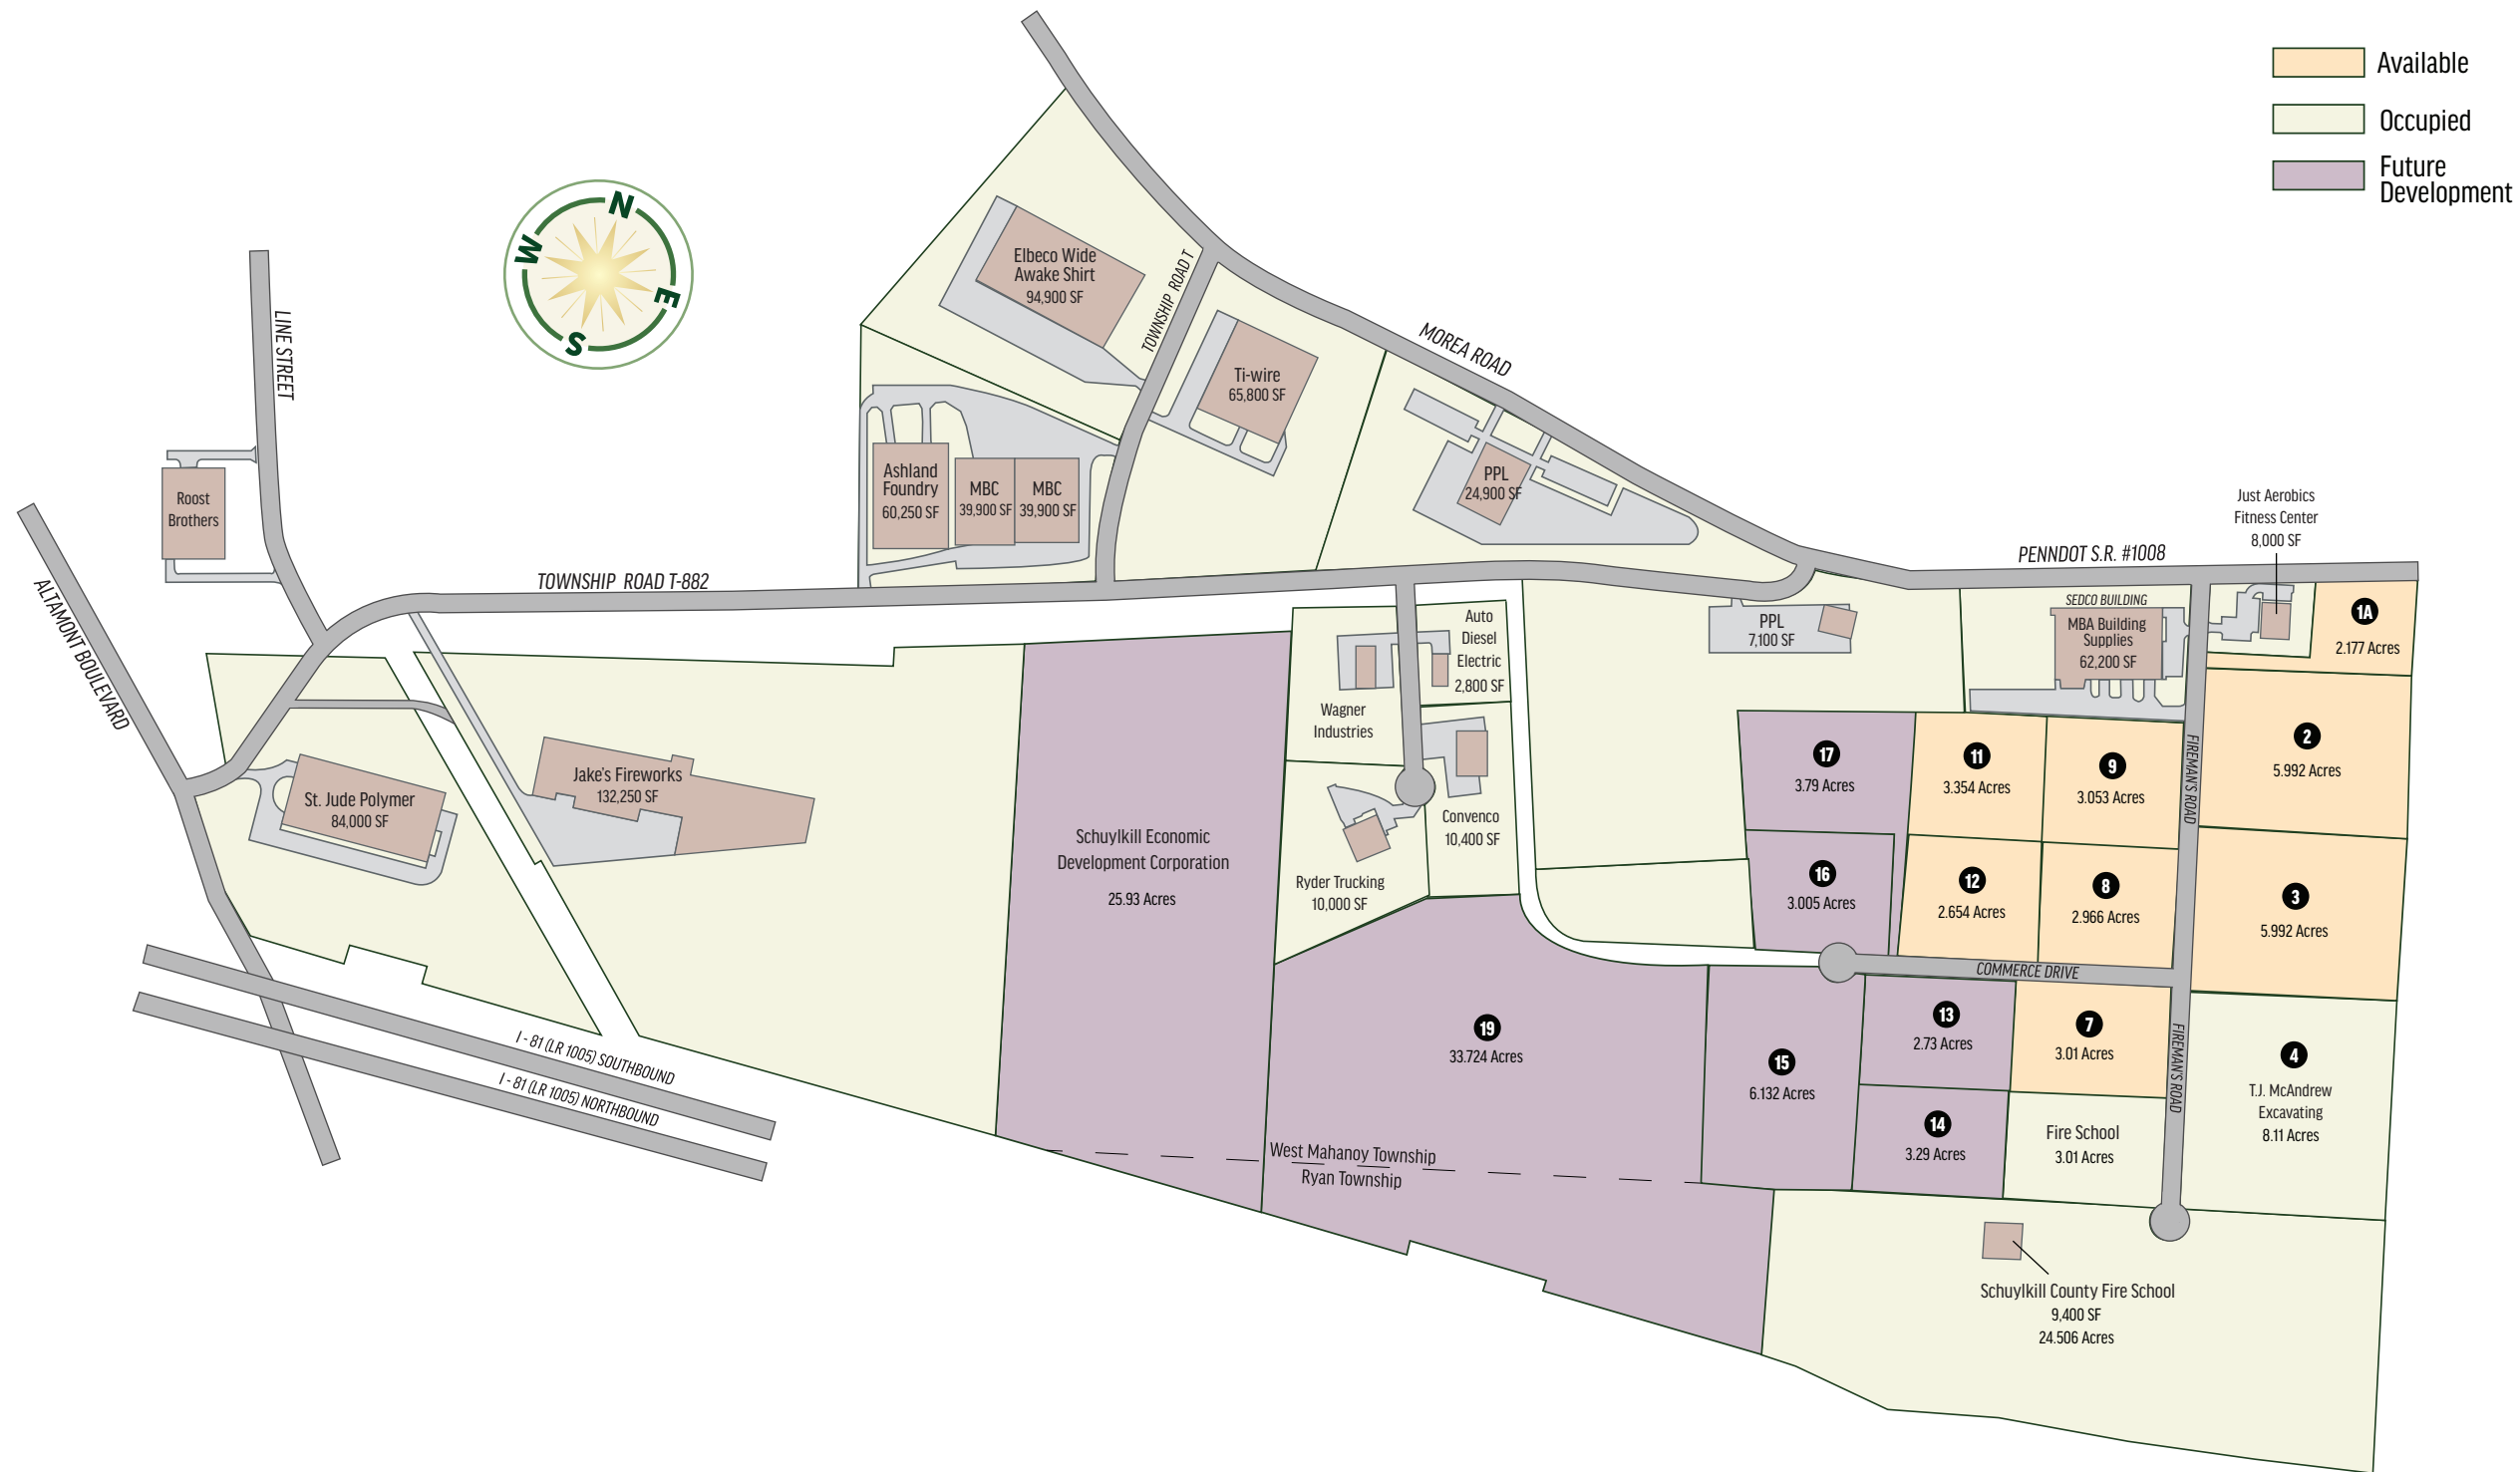

FRACKVILLE INDUSTRIAL PARK

WEST MAHANAY TWP. • SCHUYLKILL COUNTY • PENNSYLVANIA

CONTACTS

SCHUYLKILL ECONOMIC DEVELOPMENT CORP.

.....

Brian Hansbury
 bhansbury@sed-co.com

.....

Union Station
 One Progress Circle - Suite 200
 Pottsville, PA 17901-3070
 Phone: 570-622-1943
 www.sed-co.com