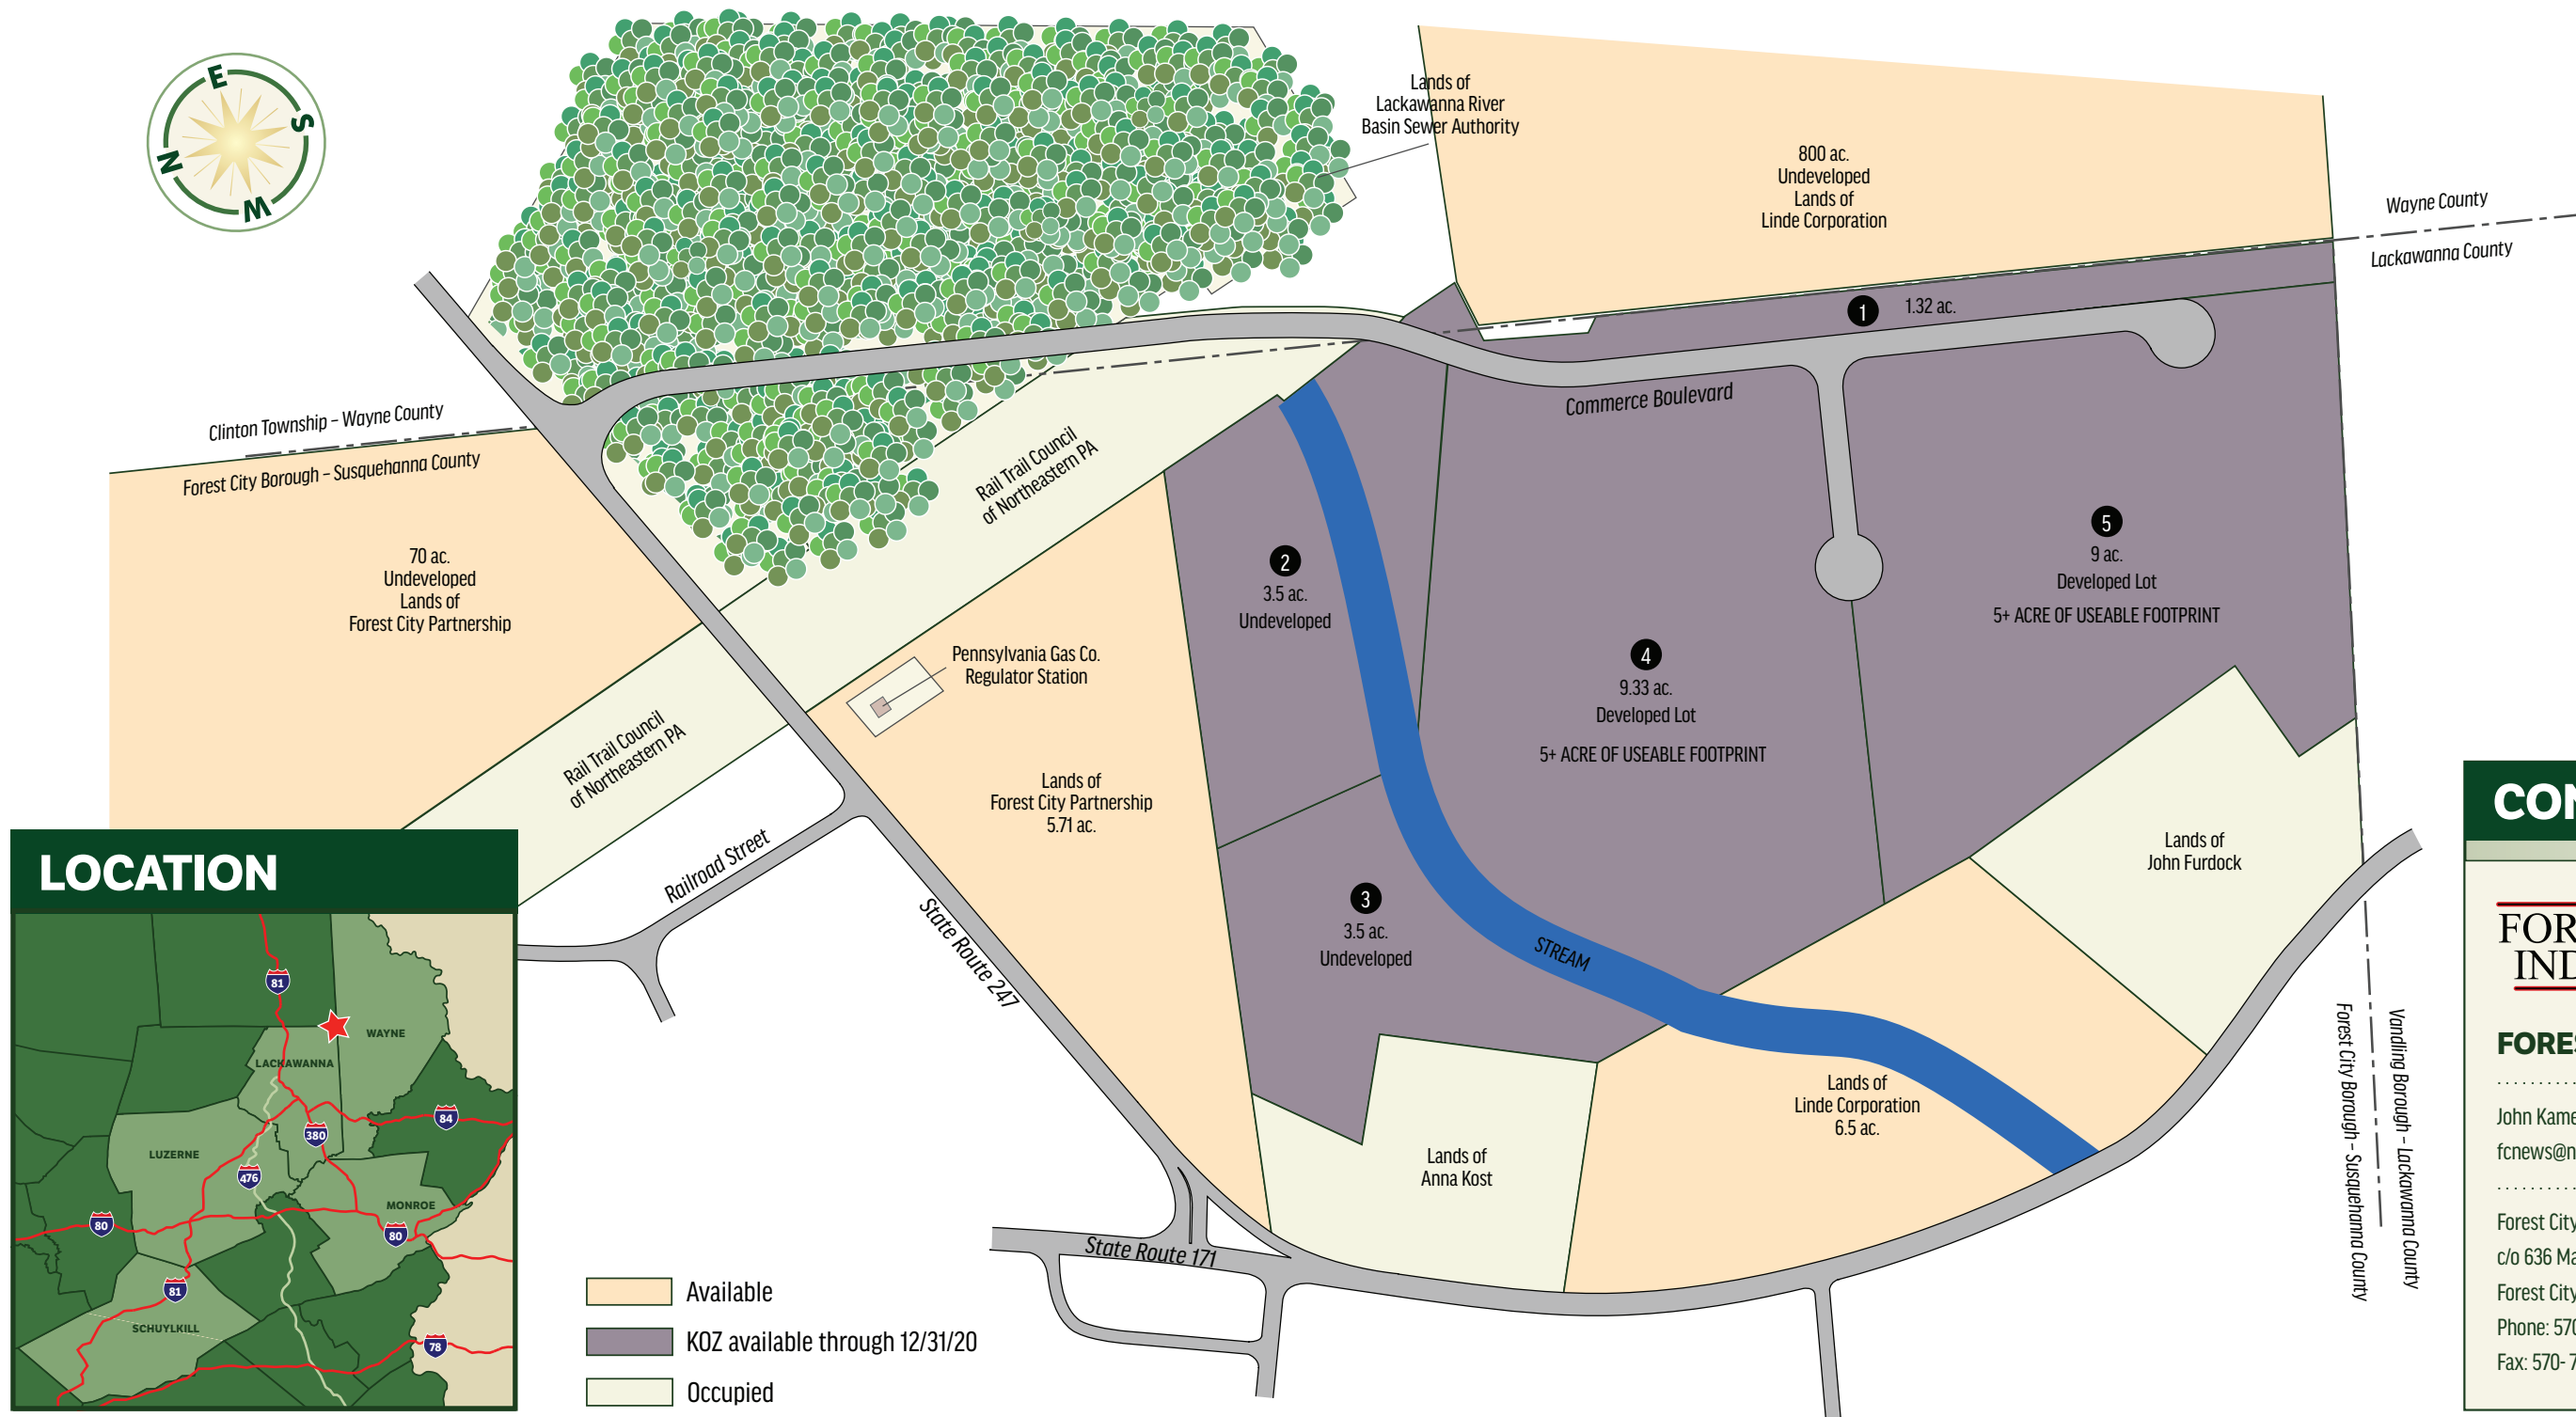

VISION 2000 INDUSTRIAL PARK

FOREST CITY BOROUGH • SUSQUEHANNA COUNTY • PENNSYLVANIA

- Available
- KOZ available through 12/31/20
- Occupied

CONTACTS

FOREST CITY INDUSTRIES

FOREST CITY INDUSTRIES

John Kameen
fcnews@nep.net