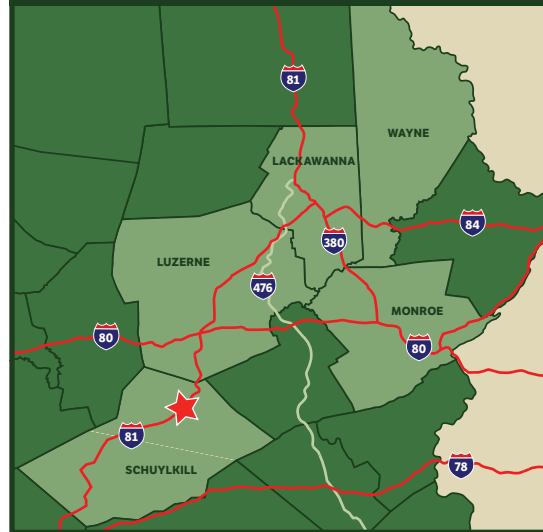

# SAINT CLAIR BUSINESS PARK

PORT CARBON BOROUGH • SCHUYLKILL COUNTY • PENNSYLVANIA

## LOCATION

Available  
 Occupied