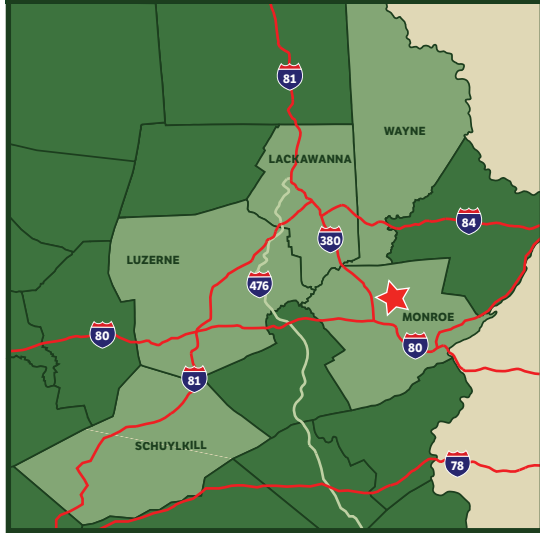

POCONO MOUNTAINS CORPORATE CENTER SOUTH

COOLBAUGH TOWNSHIP • MONROE COUNTY • PENNSYLVANIA

LOCATION

ALL PARCELS IN THIS PARK HAVE BEEN GIVEN LERTA (TAX ABATEMENT) STATUS.

- KOZ available through 12/31/19
- Available
- Available through developer
- Occupied
- Open area
- Water detention basin

CONTACTS

Pocono Mountains Economic Development Corporation

POCONO MOUNTAINS ECONOMIC DEVELOPMENT CORP.

Charles Leonard
Executive Director
701 Main Street, Suite 407
Stroudsburg, PA 18360

Phone: 570-839-1992
Toll Free: 877-736-7700
info@pmedc.com
www.pmedc.com