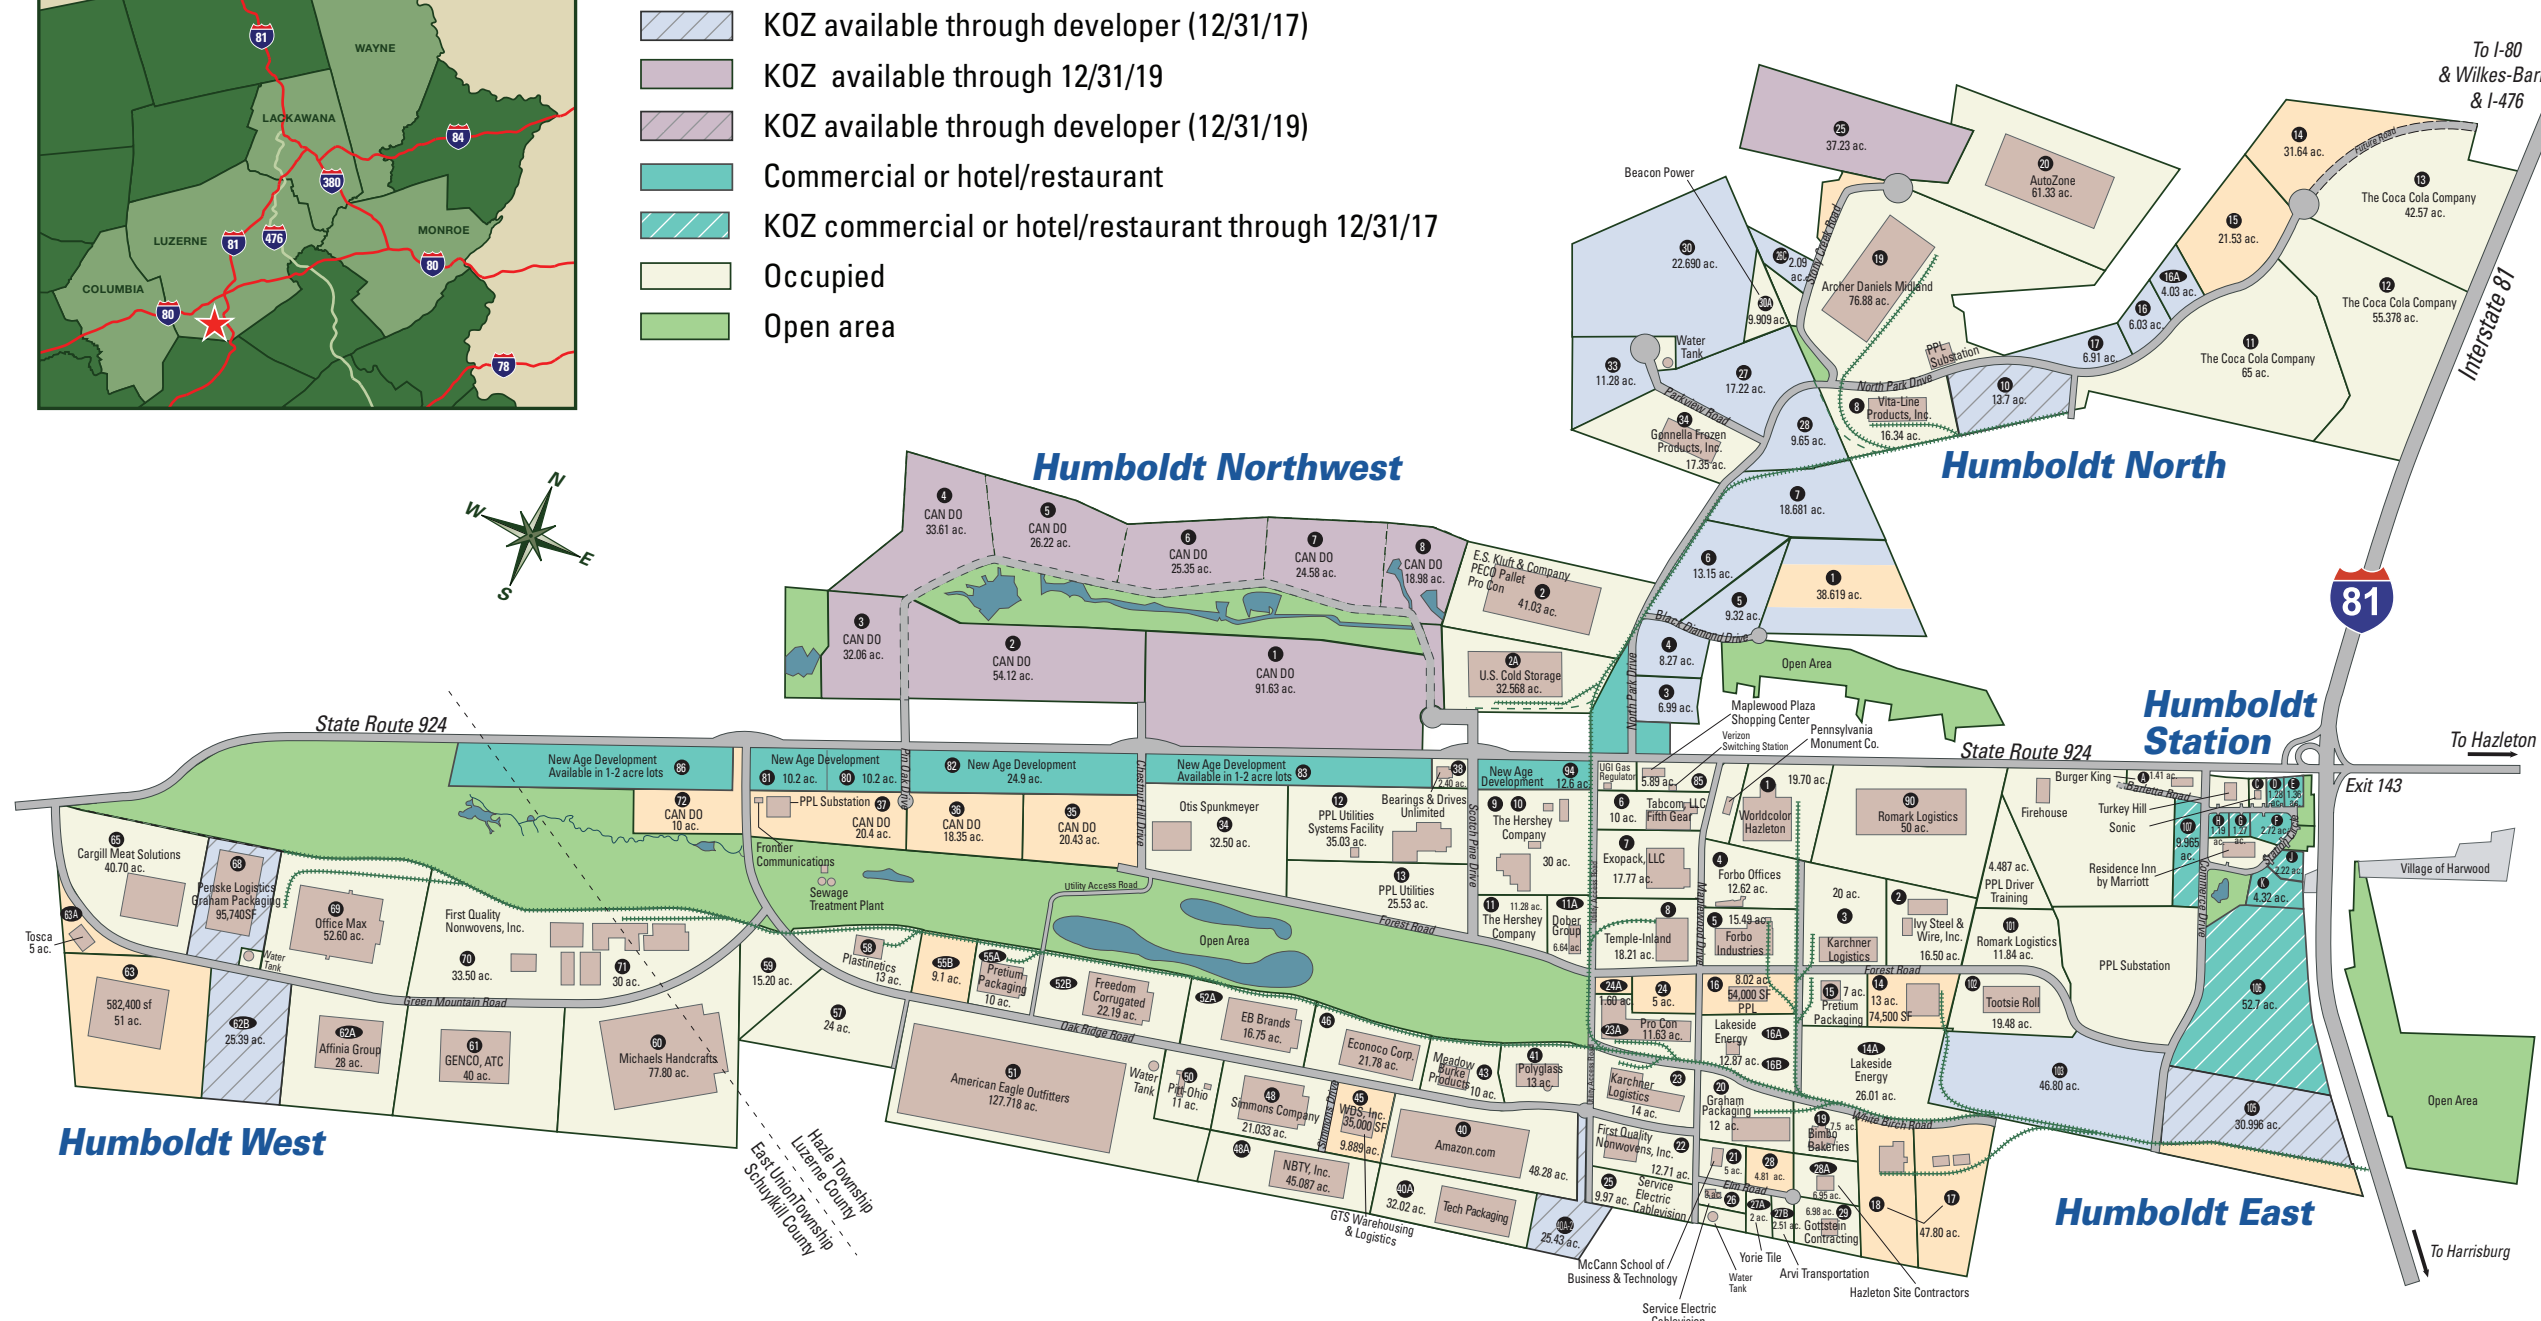

Humboldt Industrial Park

Hazle Township, Luzerne County & East Union Township, Schuylkill County • Pennsylvania

Location

- Available
- KOZ available through 12/31/17
- KOZ available through developer (12/31/17)
- KOZ available through 12/31/19
- KOZ available through developer (12/31/19)
- Commercial or hotel/restaurant
- KOZ commercial or hotel/restaurant through 12/31/17
- Occupied
- Open area