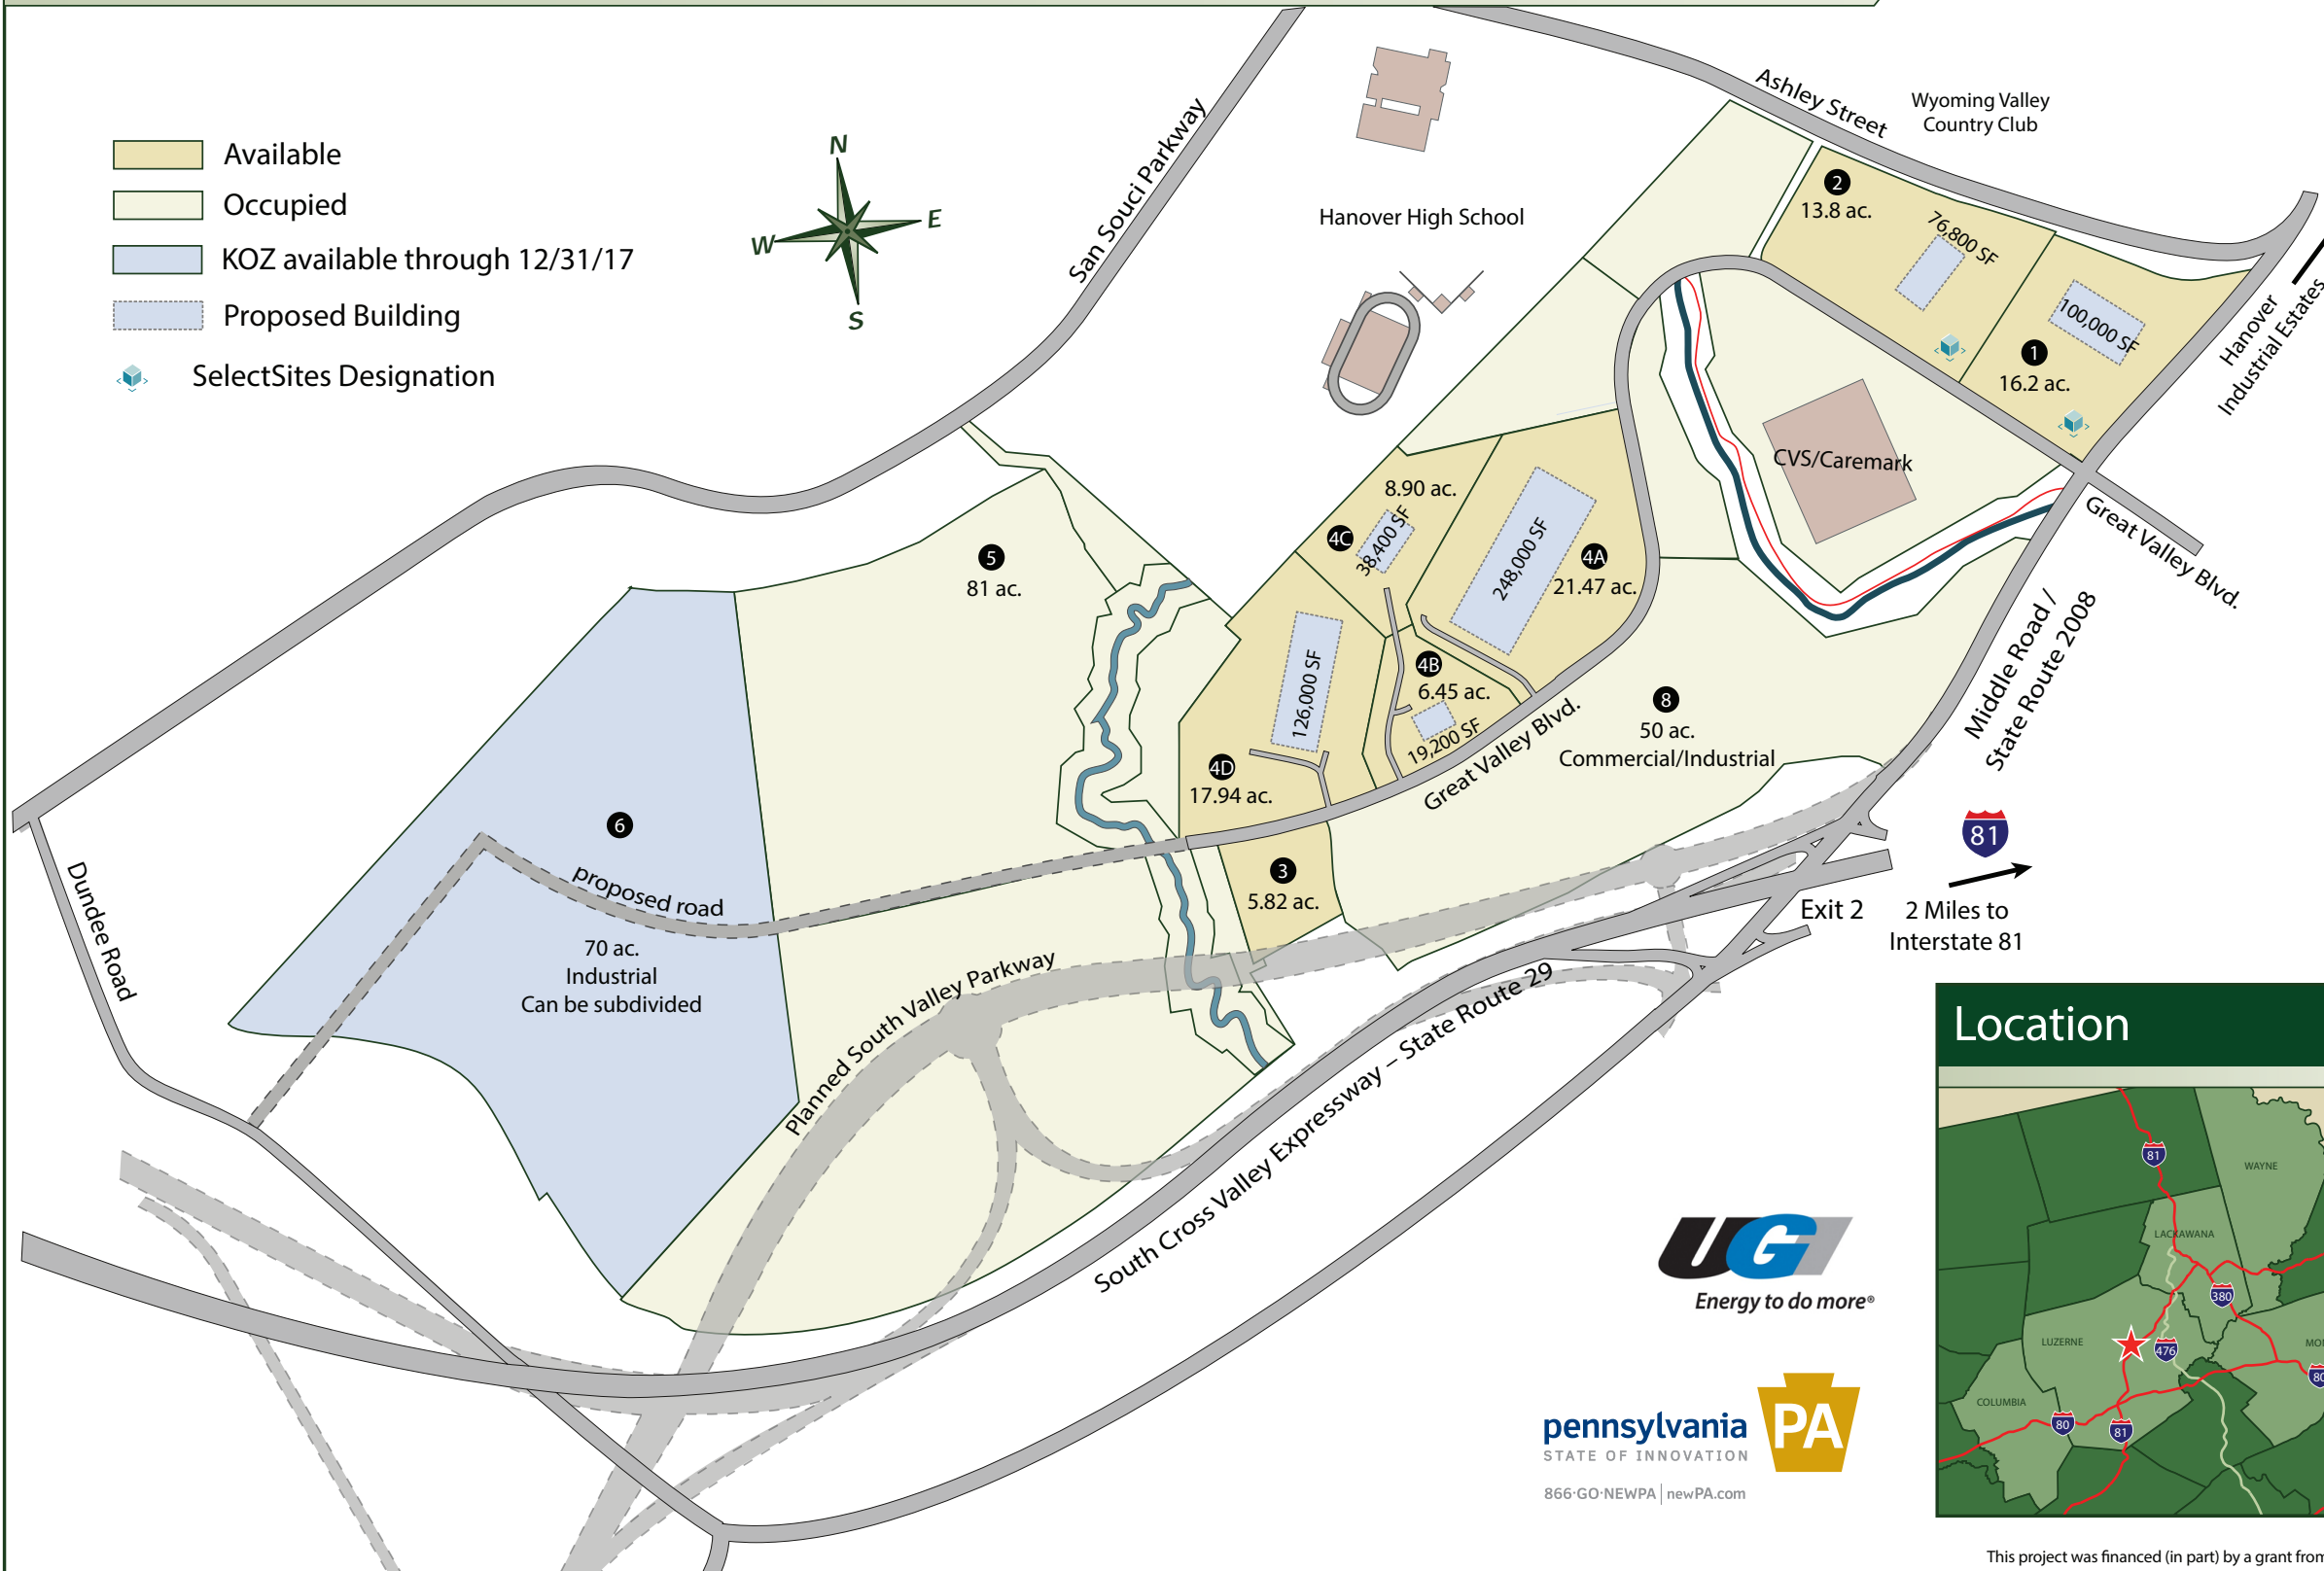

Hanover Crossings

Hanover Township • Luzerne County • Pennsylvania

- Available
- Occupied
- KOZ available through 12/31/17
- Proposed Building
- SelectSites Designation

Contacts

Greater Wilkes-Barre
CHAMBER
of Business and Industry