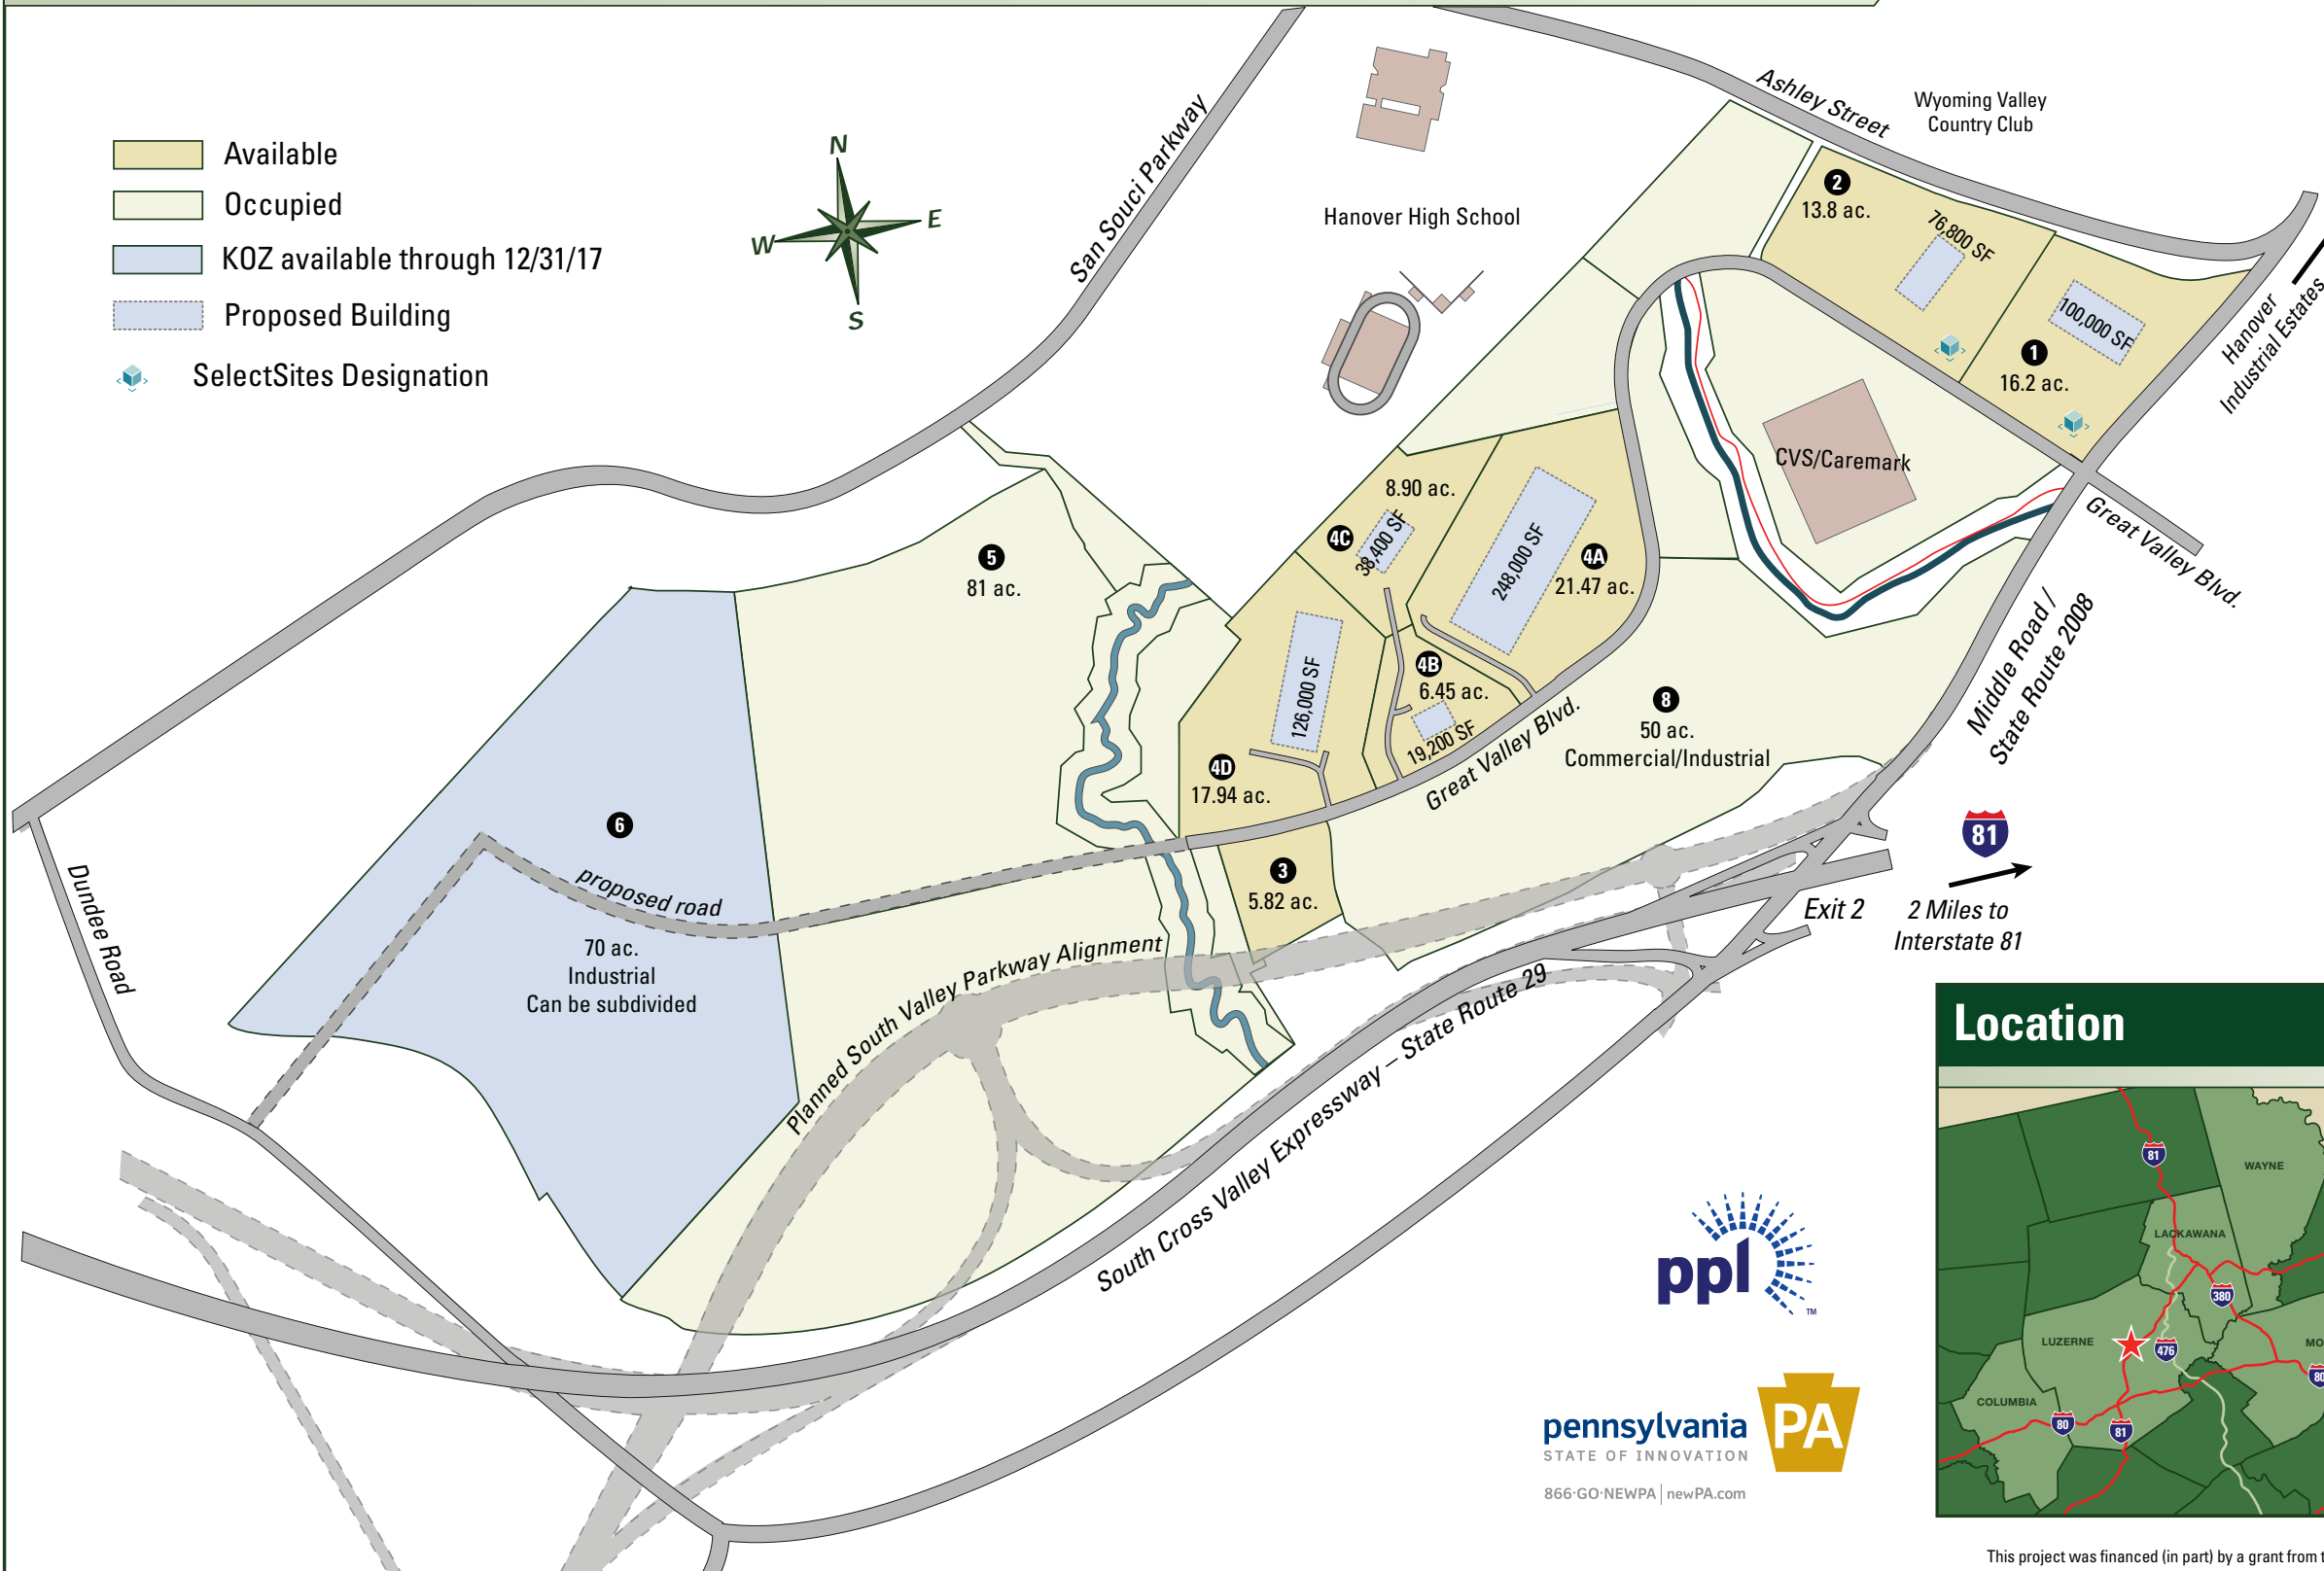

Hanover Crossings

Hanover Township • Luzerne County • Pennsylvania

- Available
- Occupied
- KOZ available through 12/31/17
- Proposed Building
- SelectSites Designation

Location

Contacts

Greater Wilkes-Barre
CHAMBER
of Business and Industry