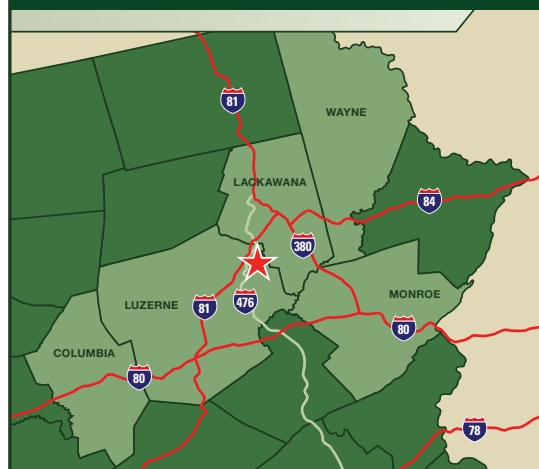

Grimes Industrial Park

Pittston Township • Luzerne County • Pennsylvania

866-GO-NEWPA | newPA.com

- Available
- Available through PAID
- Available through developer
- Occupied
- Proposed building

Location