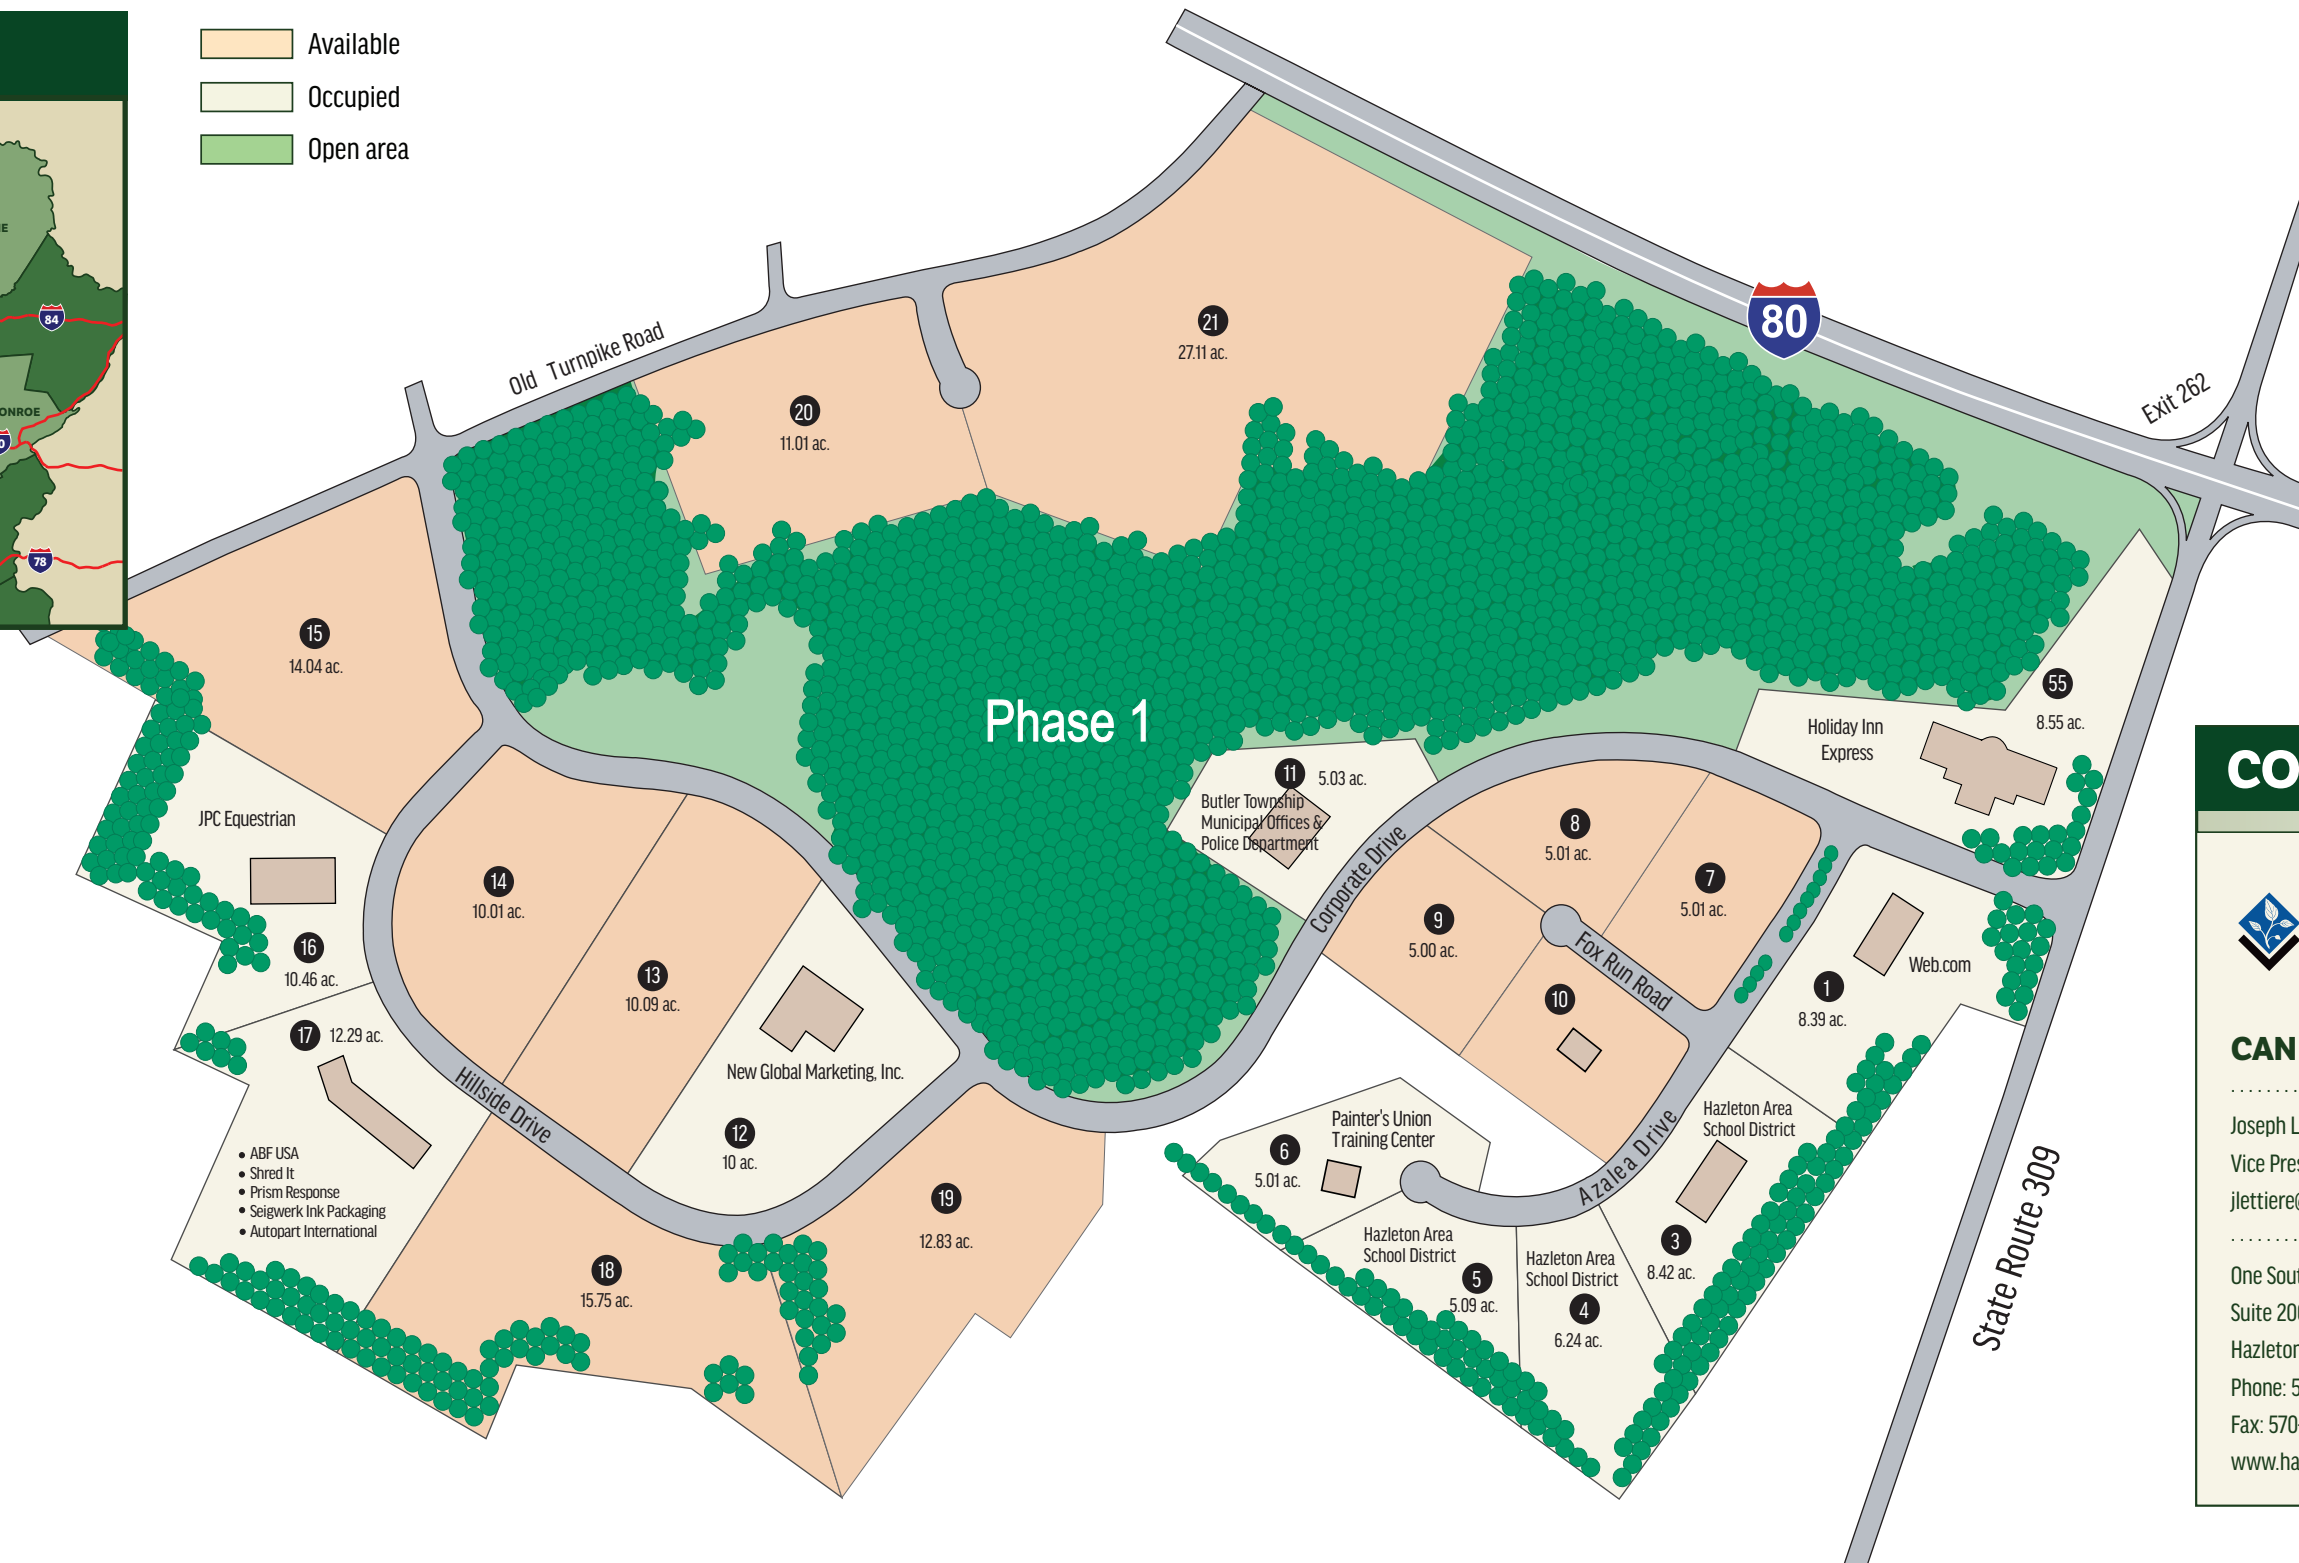

CAN DO CORPORATE CENTER

BUTLER TOWNSHIP • LUZERNE COUNTY • PENNSYLVANIA

LOCATION

- Available
- Occupied
- Open area

CONTACTS

CAN DO, INC.

Joseph Lettiere
Vice President
jlettieri@hazletoncando.com

One South Church St.
Suite 200
Hazleton, PA 18201
Phone: 570-455-1508
Fax: 570-454-7787
www.hazletoncando.com