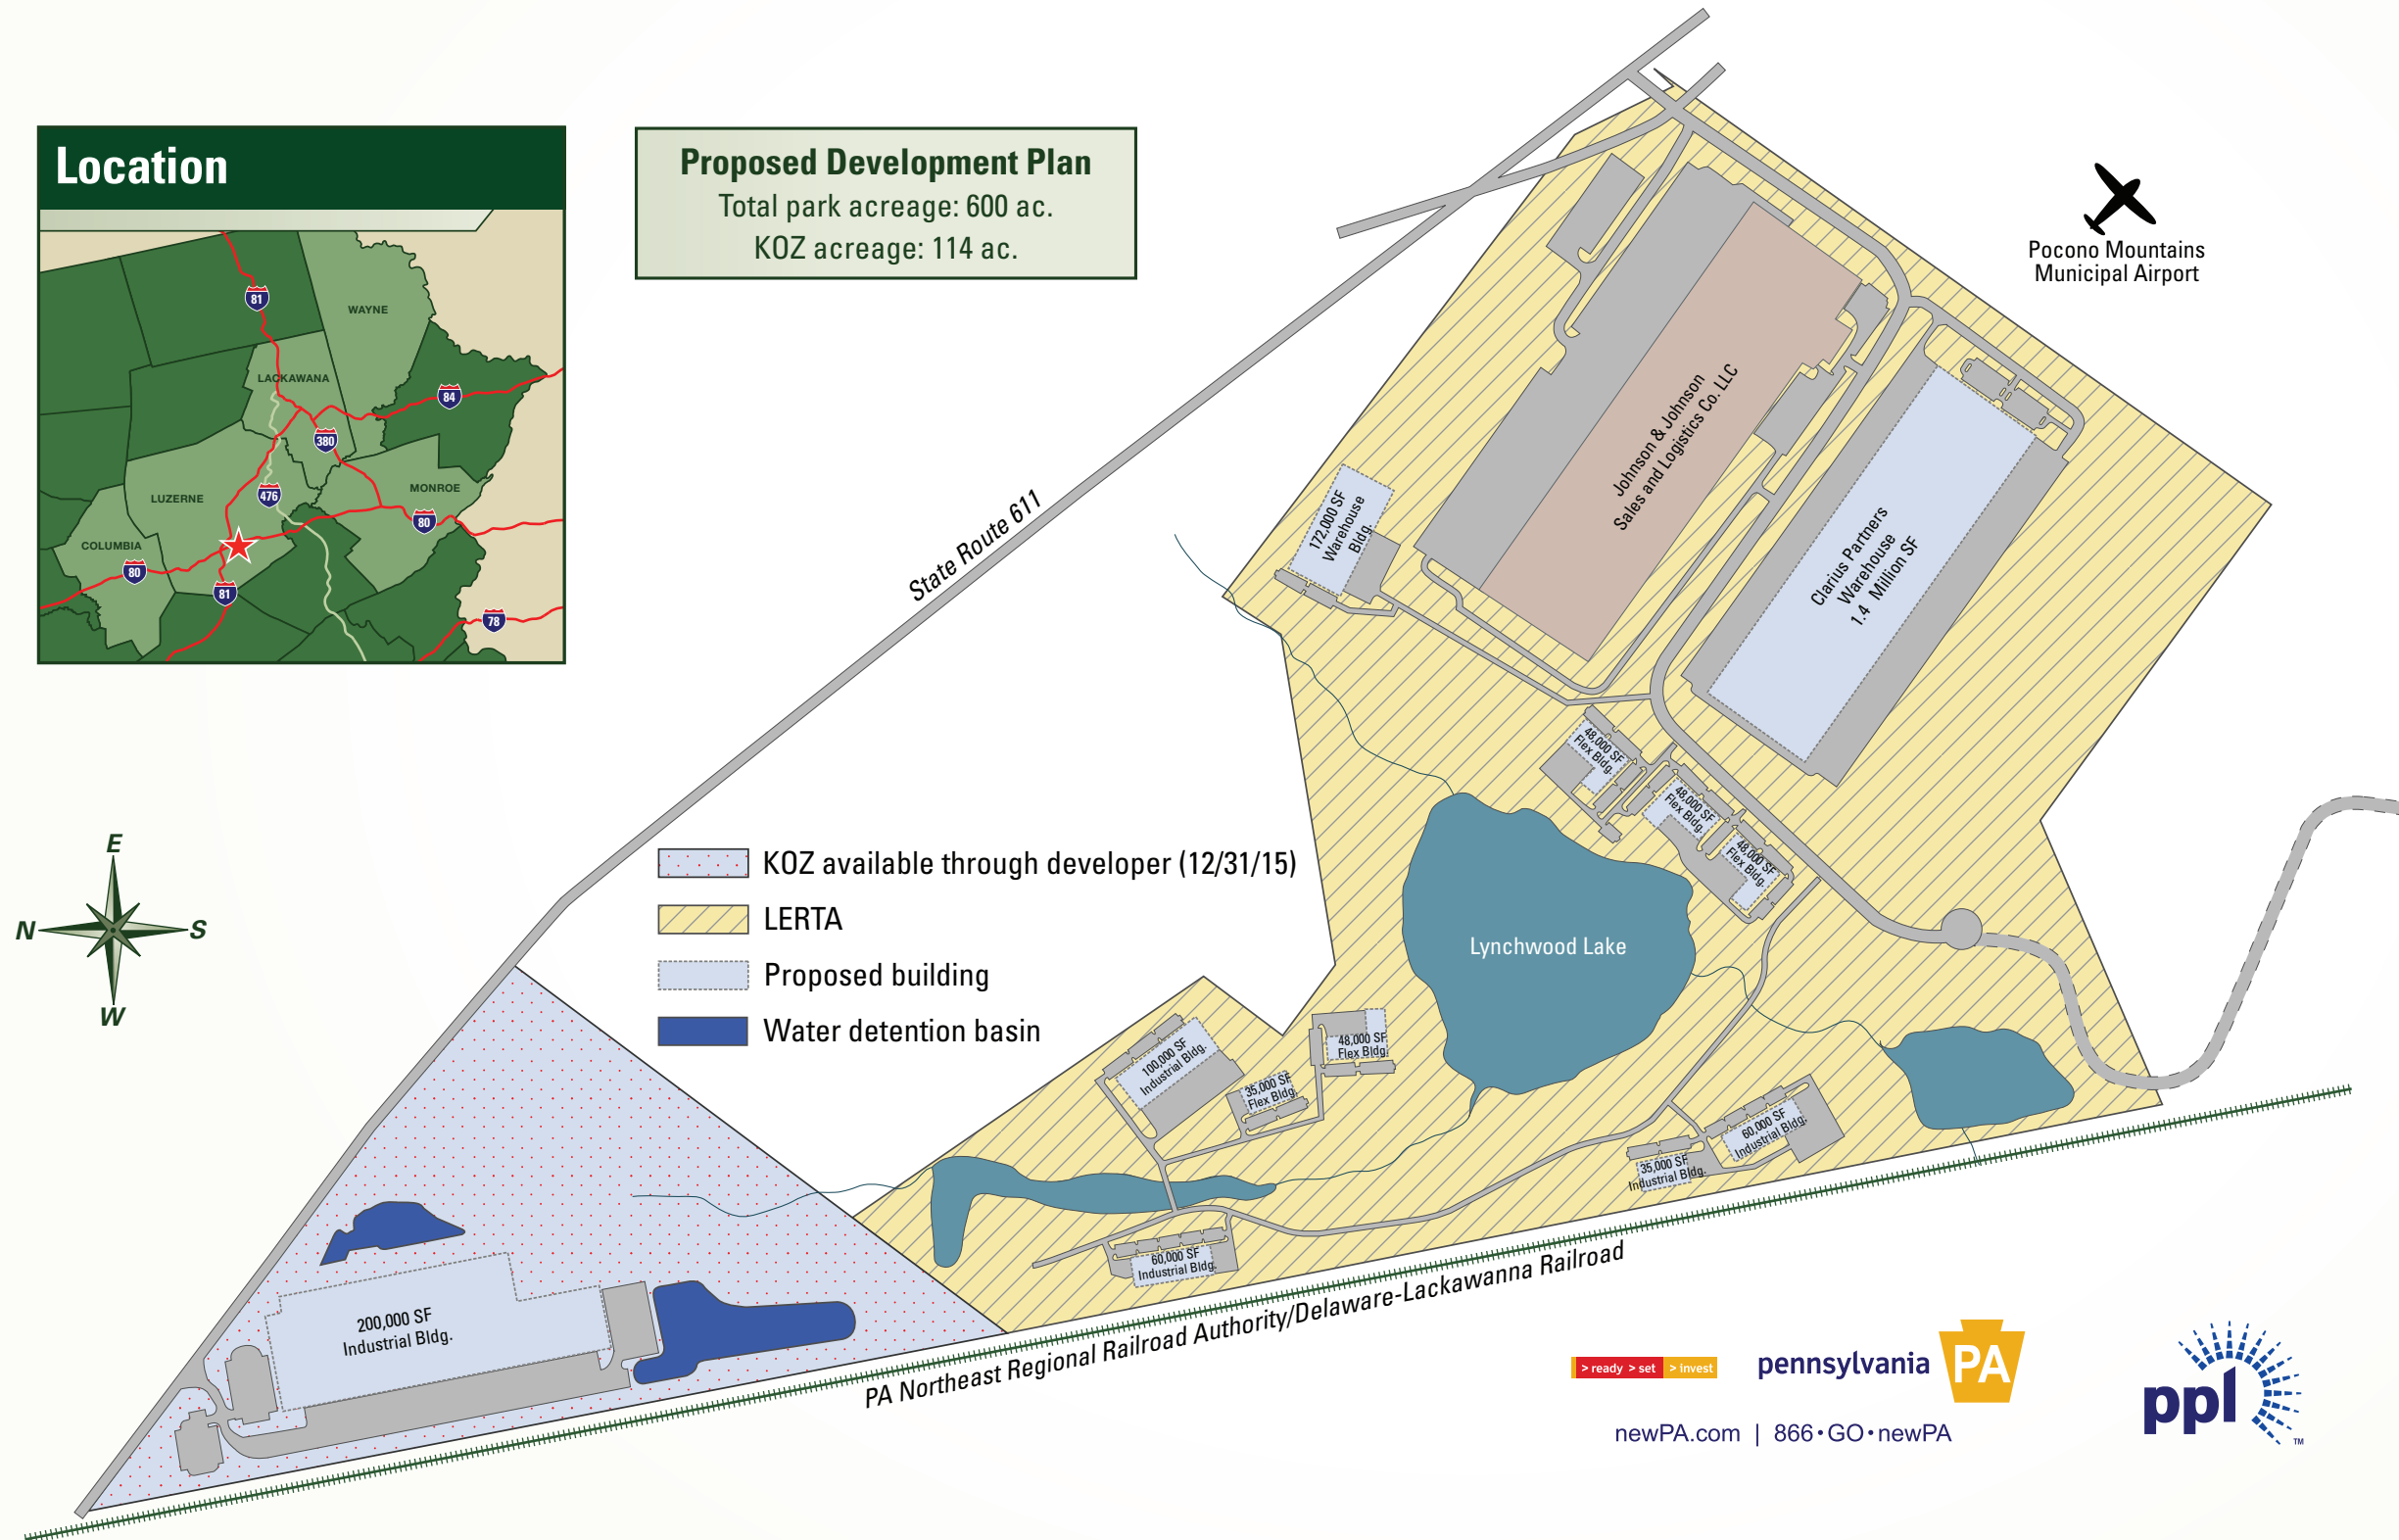

Arcadia North Business Park

Coolbaugh Township • Monroe County • Pennsylvania

Location

Proposed Development Plan

Total park acreage: 600 ac.
K0Z acreage: 114 ac.

Contacts

Arcadia Properties LLC

.....